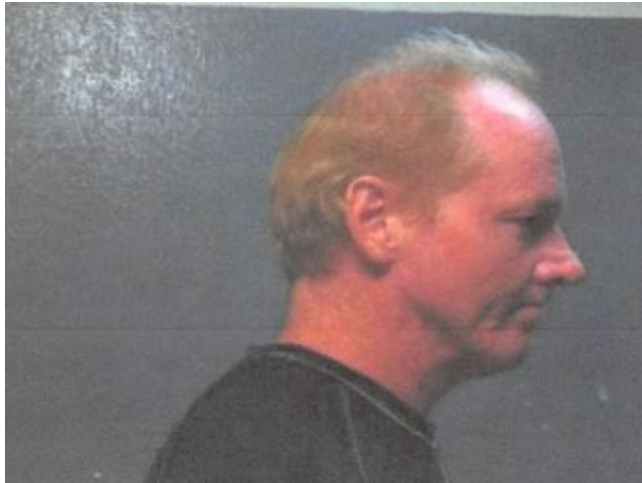

Eric Lief Wagner

Missing March 9, 2014

Missing from : Van Cleave, Ms

White male'Height: 5'9"

Weight 185 Lbs

Hair: red/auburn , short and straight

Facial Hair: unshaven

Eyes: Brown

Circumstances of Disappearance

MP left his mother's residence on the date in question and has not been since. Clothing at the time of departure is unknown.

**Jackson County Sheriff's Office**

(228) 769-3024